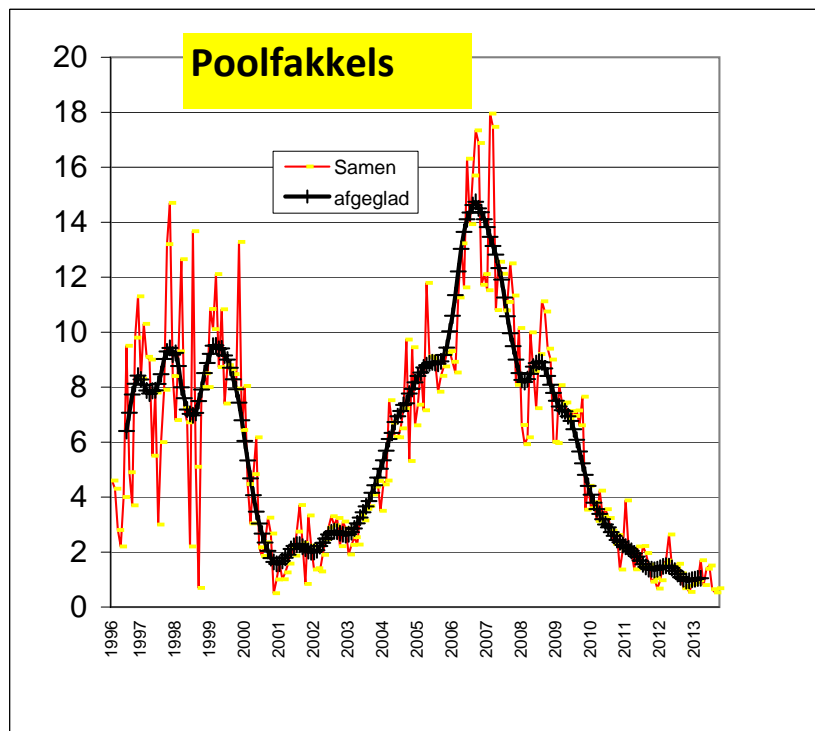

Belgian Solar Observers

Polar Faculae

Month: September 2013

Date	Dubois 125mm F20			Steen 102mm F15			T.Spaninks 127mm F15			G.Gubbels 114mm F7,8			J.Carels			Janssen 200mmF10						
	North	South	Q	North	South	Q	North	South	Q	North	South	Q	North	South	Q	North	South	Q				
	1																0	0	3,0			
2				0	0	3,5																
3				0	0	4,0	0	0	4	1	2	4,5										
4				1	0	4,0	0	0	4	2	0	3,5										
5	0	2	3				0	0	4				0	0	3							
6							0	0	5	1	1	4										
7													0	0	3	0	0	4				
8	0	0	3	0	0	3,5							0	0	3	0	0	5				
9							0	0	4			3										
10				0	0	3,5																
11																						
12							0	0	4													
13																						
14																						
15				2	0	3,5	0	0	4	1	0	4				0	0	3				
16	0	0	3	1	0	3,5	0	0	5													
17																						
18																						
19																						
20	0	1	4	0	0	3,5																
21																						
22																						
23				2	1	3,5																
24	1	2	4	0	1	4,0	0	0	4				0	0	3							
25																						
26																						
27							1	0	4													
28																0	0	2,5				
29																0	0	2,5				
30							0	0	4	2	0	3										
31																						
0,20	1,00			0,60		0,20		0,1		0,0		1,4		0,6		0,00		0,00		0,00		0,00