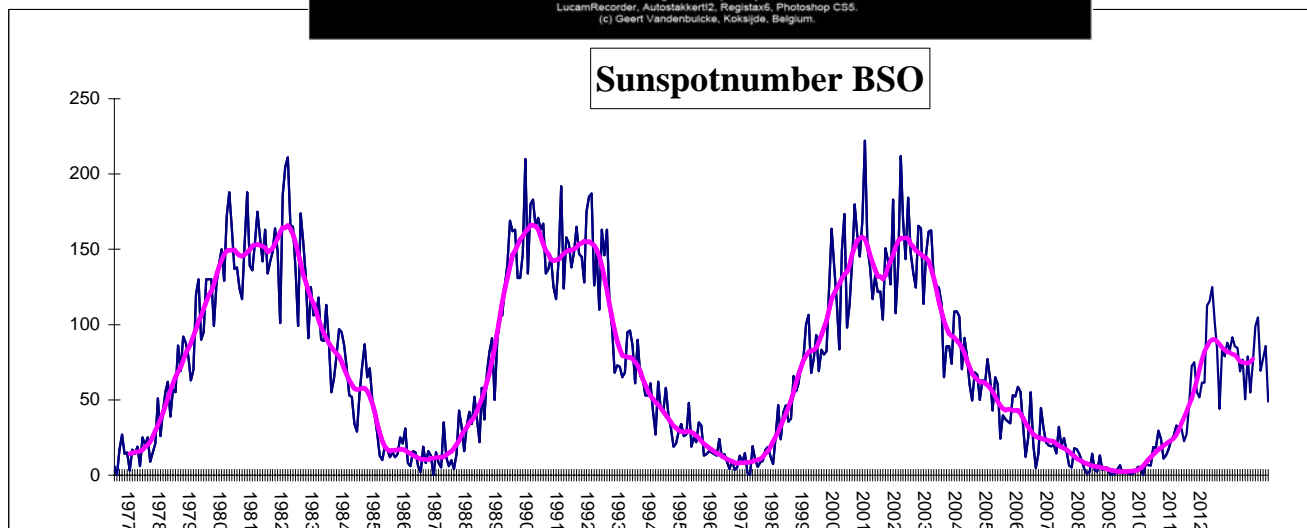

Sunspotnumber BSO

Mean of September observations

<u>Groups</u> :	N	1,70	<u>Wolfnumb</u> N	24,2	<u>Beck</u> :	211
	S	2,27	S	24,7	<u>CV</u>	31,4
	N+S	3,97	N+S	48,9	<u>SN</u>	40,1
389 observations	26 observers				<u>IS</u>	18,3