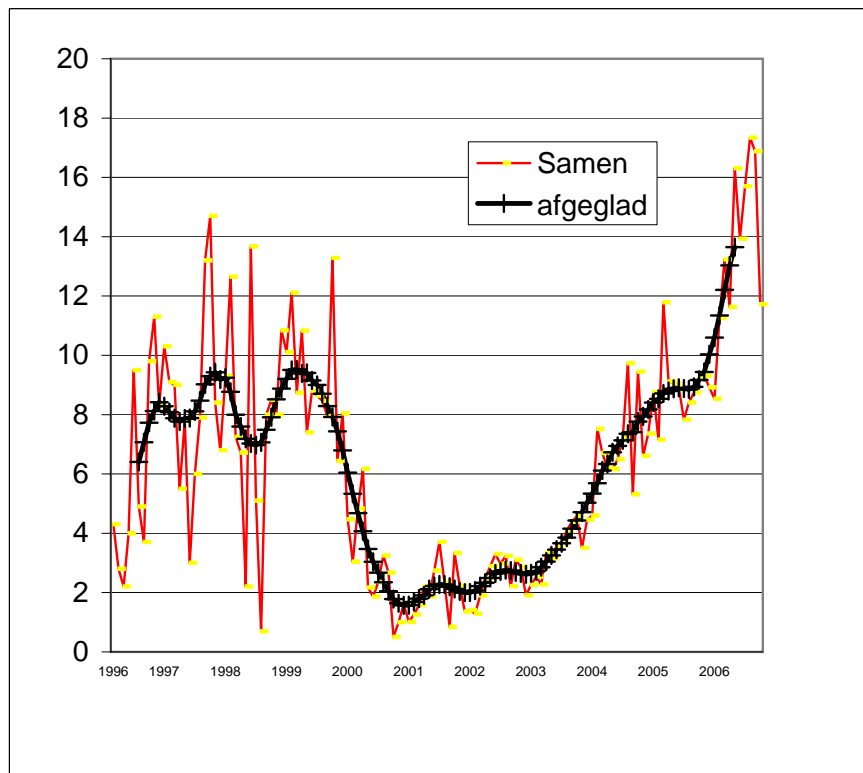

Belgian Solar Observers

Polar Faculae

Month: November 2006

Date	Dubois 125mm F20			Steen 102mm F15			Deman 150mmF15			Gabriel 250 mm F20			Carels 150mm F8			Janssen 200mmF10		
	North	South	Q	North	South	Q	North	South	Q	North	South	Q	North	South	Q	North	South	Q
1																9	1	3
2																		
3				7	4	3,5	46	22	4							8	1	3,5
4	10	7	2	7	3	3,5							3	4	4			
5	16	7	3	5	2	3,5	26	12	3				3	5	4			
6			2	6	3	4												
7			3	4	2	3							1	0	2			
8																		
9	18	7	3	7	2	4	58	25	4									
10	4	8	3	5	2	4	19	5	2									
11				4	3	3							3	0	4			
12				3	1	3							7	0	4	8	2	3
13				3	2	3							5	0	3			
14																		
15																		
16																		
17				2	1	3	22	14	2									
18				5	5	4												
19				5	7	3,5							2	3	4			
20																		
21				6	5	4	28	13	2				2	6	4			
22	8	11	3															
23																		
24																		
25																		
26																		
27																		
28																		
29	8	11	4	7	7	3,5	51	40	4				4	5	4			
30																		
31																		
	10,67	8,50		5,07	3,27		35,71	18,71		#####	#####		3,33	2,56		8,33	1,33