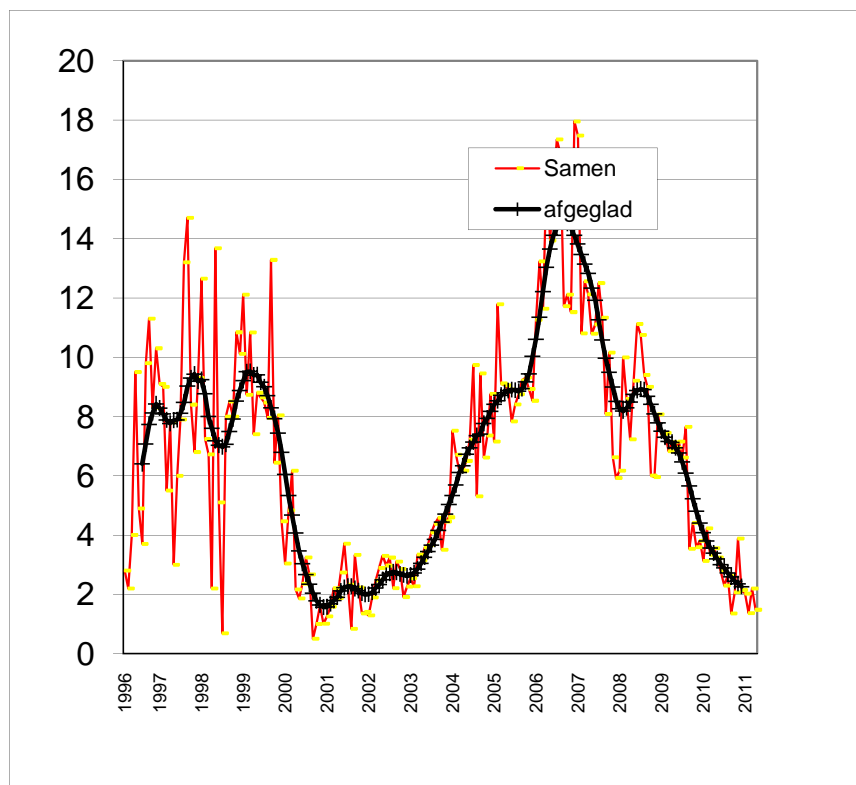

Belgian Solar Observers

Polar Faculae

Month: June 2011

Date	Dubois 125mm F20			Steen 102mm F15			T.Spaninks 127mm F15			G.Gubbels 114mm F7,8			J.Carels			Janssen 200mmF10			
	North	South	Q	North	South	Q	North	South	Q	North	South	Q	North	South	Q	North	South	Q	
	1	1	1	3	1	1	4,0				0	2	3,5						
2	1	0	3	1	0	3,5	0	0	4	0	2	4				0	2	5	
3				1	0	3,0	0	0	4	2	2	4				0	0	4	
4										2	2	5				0	2	4	
5																			
6										1	2	4							
7										1	3	3,5							
8	1	1	3	2	1	3,5													
9	0	1	3	0	1	3,0				1	2	3,5							
10																			
11				2	1	3,5	0	0	4										
12	1	0	4	1	1	3,5	0	0	4	0	2	4				0	0	4	
13				1	0	4,0													
14				1	0	3,0				0	2	3,5							
15	0	0	3							1	3	3							
16										1	3	3							
17							0	0	4	0	2	4							
18				3	2	4,0													
19																			
20							0	0	4										
21										0	2	2							
22										0	2	3							
23										1	3	3,5							
24							0	0	4	1	2	3							
25																			
26				0	1	3,5													
27	0	2	3	2	1	4,0	0	0	4	2	2	4,5							
28							0	0	4	2	3	3,5							
29	0	1	3	0	0	3,5	0	0	4	1	3	3,5							
30				1	1	4,0	0	0	4	1	3	3,5							
31																			
	0,50	0,75		1,14	0,71		0,0	0,0		0,9	2,4		#####	#####		0,00	1,00