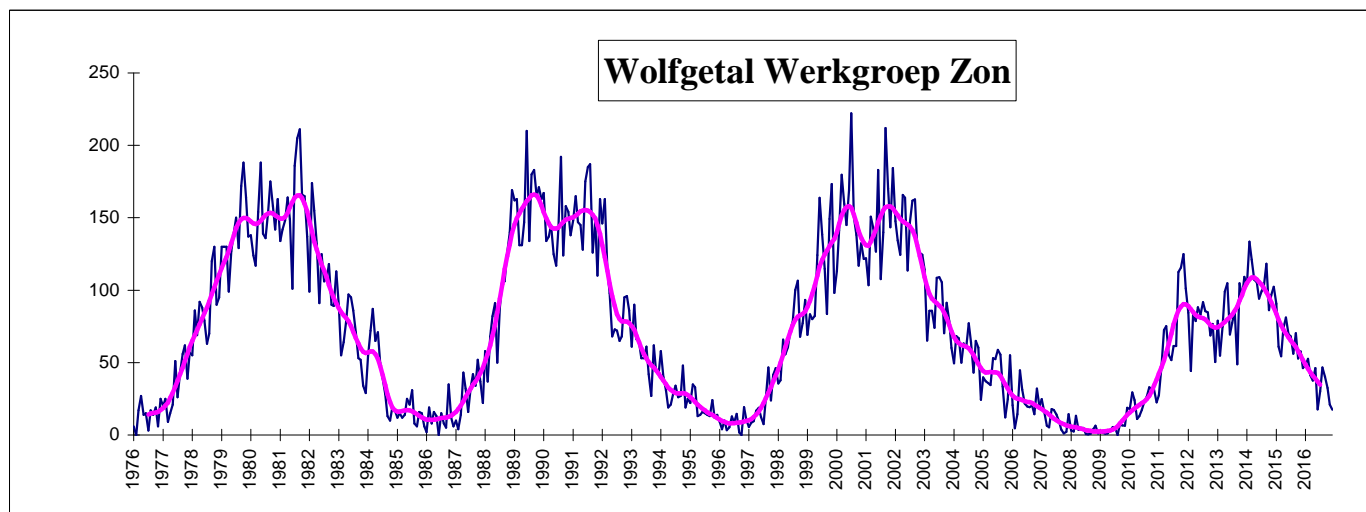

Newsletter Belgian Solar Observers

Results and news from solar observers

Volume 22

Number 251

January 2017

Franky Dubois Poelkappellestraat 57 langemark 8920

Web site: <http://www.bso.vvs.be> e-mail astrosun@skynet.be

Content Newsletter

Graphics and relative number for this month, Daily Wolfnumbers by the members, Monthly sunspot report
Polar faculae and CV numbers , Photo album and drawings

Mean of January 2017 observations

<u>Groups</u> :	N	1,69	<u>Wolfnumb</u> N	22	<u>Beck</u> :	120,4
	S	0,15	S	1,3	<u>CV</u>	19,8
	N+S	1,85	N+S	23,3	<u>SN</u>	22
234 observations	19 observers				<u>IS</u>	8,4