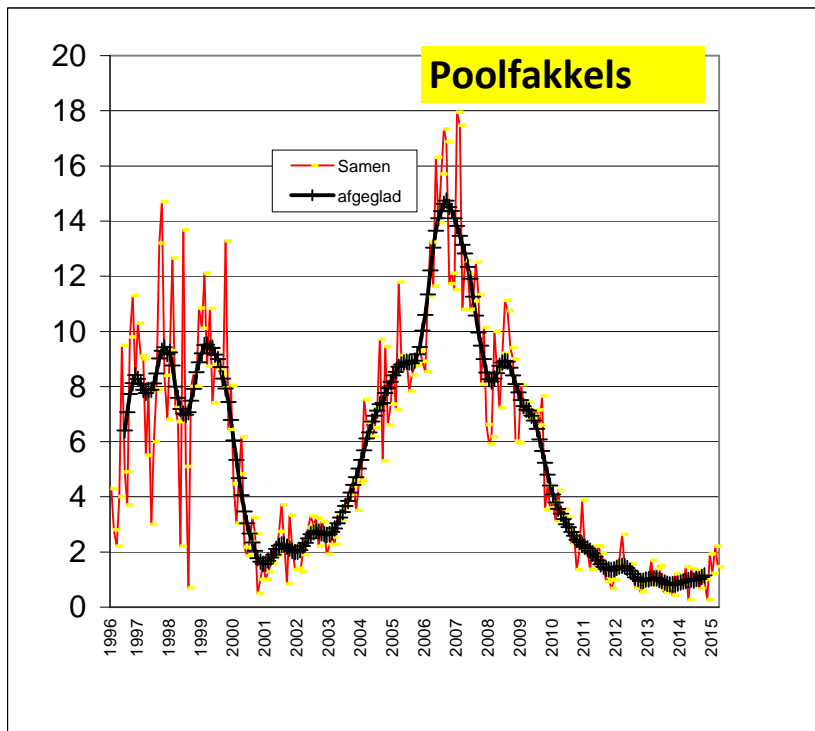

Belgian Solar Observers

Polar Faculae

Month: April 2015

Date	Dubois 125mm F20			Steen 102mm F15			T.Spaninks 127mm F15			G.Gubbels 114mm F7,8			J.Carels			Janssen 200mmF10			
	North	South	Q	North	South	Q	North	South	Q	North	South	Q	North	South	Q	North	South	Q	
	1	1	2	4															
2																			
3																			
4																			
5				0	0	3,5										0	0	4	
6																			
7	0	4	3	1	2	4,0	0	0	4										
8	0	7	4	0	3	4,0													
9	0	7	4	1	2	4,0	0	0	4										
10	0	1	3	0	2	4,0	0	0	4										
11																			
12							0	0	4							0	0	3	
13				0	0	3,5	0	0	4										
14	0	4	3	0	2	3,5	0	0	4										
15	0	4	4	1	3	4,0	0	2	4	0	2	3,5							
16	2	1	3	1	0	3,5													
17																			
18	0	1	4	0	1	4,0							0	0	4	0	0	3	
19				0	0	3,5										1	3	3	
20							0	0	4										
21	0	1	4	0	1	3,5	0	0	4										
22				0	2	4,0	0	0	4							0	1	4	
23				0	2	4,0	0	0	3										
24	0	1	4	0	2	3,5										0	3	5	
25																			
26																			
27				0	1	3,0													
28	1	4	3																
29																			
30	1	4	3																
	0,38	3,15		0,25	1,44		0,0	0,2		0,0	2,0		0,00	0,00		0,17	1,17