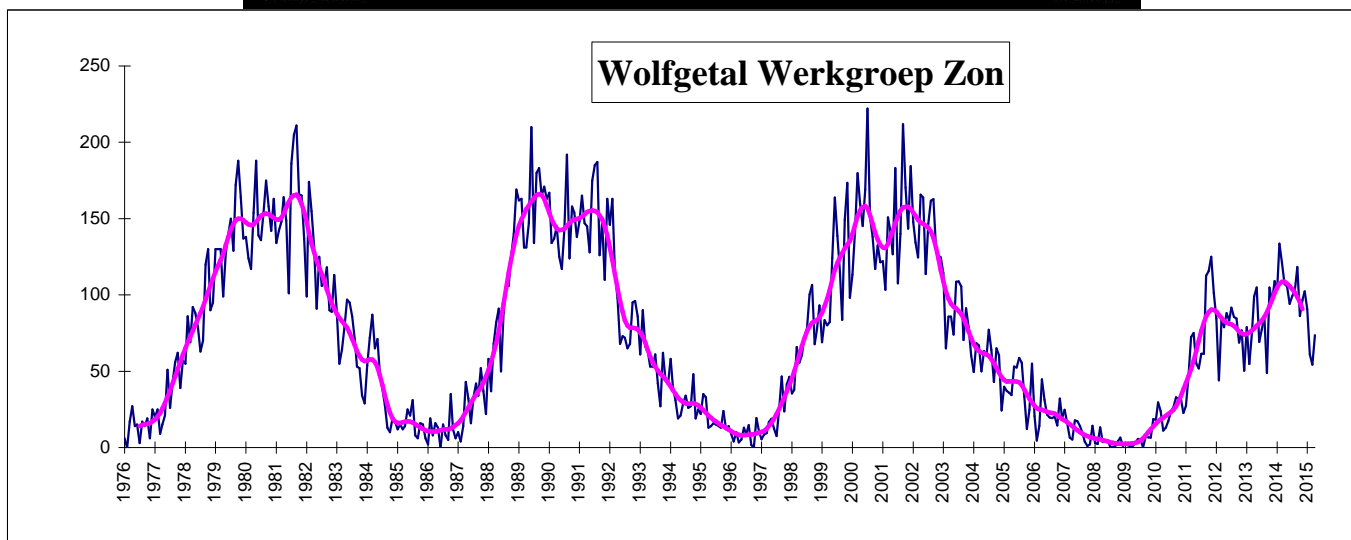

Content Newsletter

Graphics and relative number for this month, Daily Wolfnumbers by the members, Monthly sunspot report
Polar faculae and CV numbers, Photo album and drawings

Mean of April 2015 observations